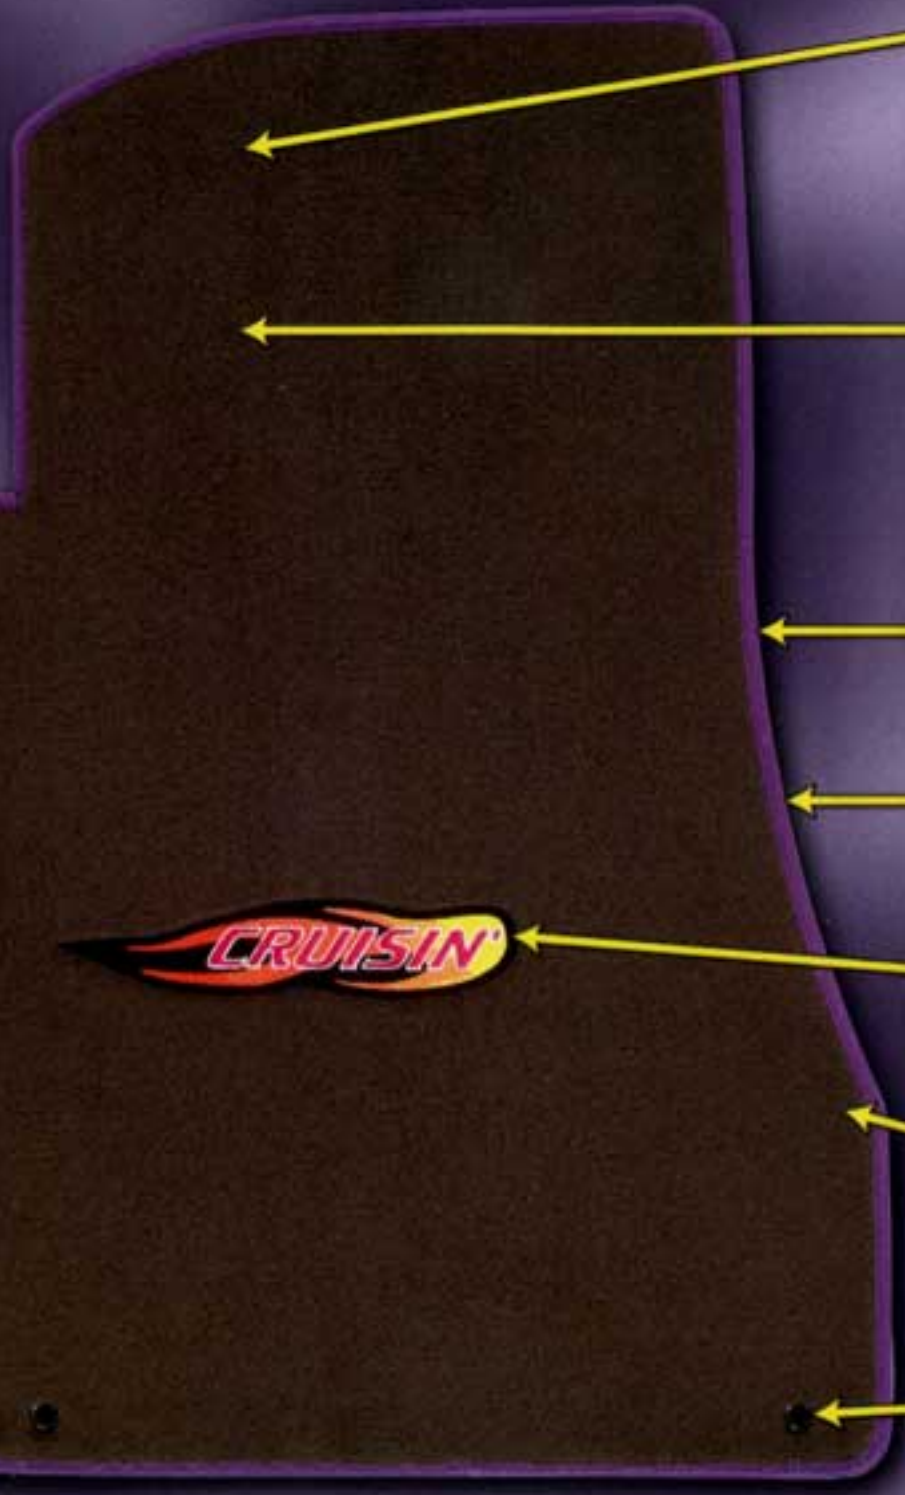

## ALL ULTIMATS FEATURE:

- **Premium DuPont® Nylon Yarn**  
The good look of our mats is obvious, but it's their rugged performance that really makes the long term difference. DuPont® yarn makes our mats better.
- **48 Mat Colors**  
With our 48 mat colors, you're sure to find the mat color to match your vehicle's interior. Select from the ring sets of color samples available at your dealer.
- **Matching Nylon Velour Edging**  
or with optional hot neon vinyl bindings (as shown).
- **TractionBac™**  
Non-slip composition rubber backing.
- **Emblem Options**  
Choose an embroidered Emblem or your own name or initials.
- **Exact Fit**  
Best fitting mats you've ever had. Our computer stores each vehicle's unique mat pattern and directs our ultrasonic mat cutting equipment.
- **Safety First**  
Your front mats will have either the factory compatible mat fastening system or our own Snap-a-Mat™ fasteners.